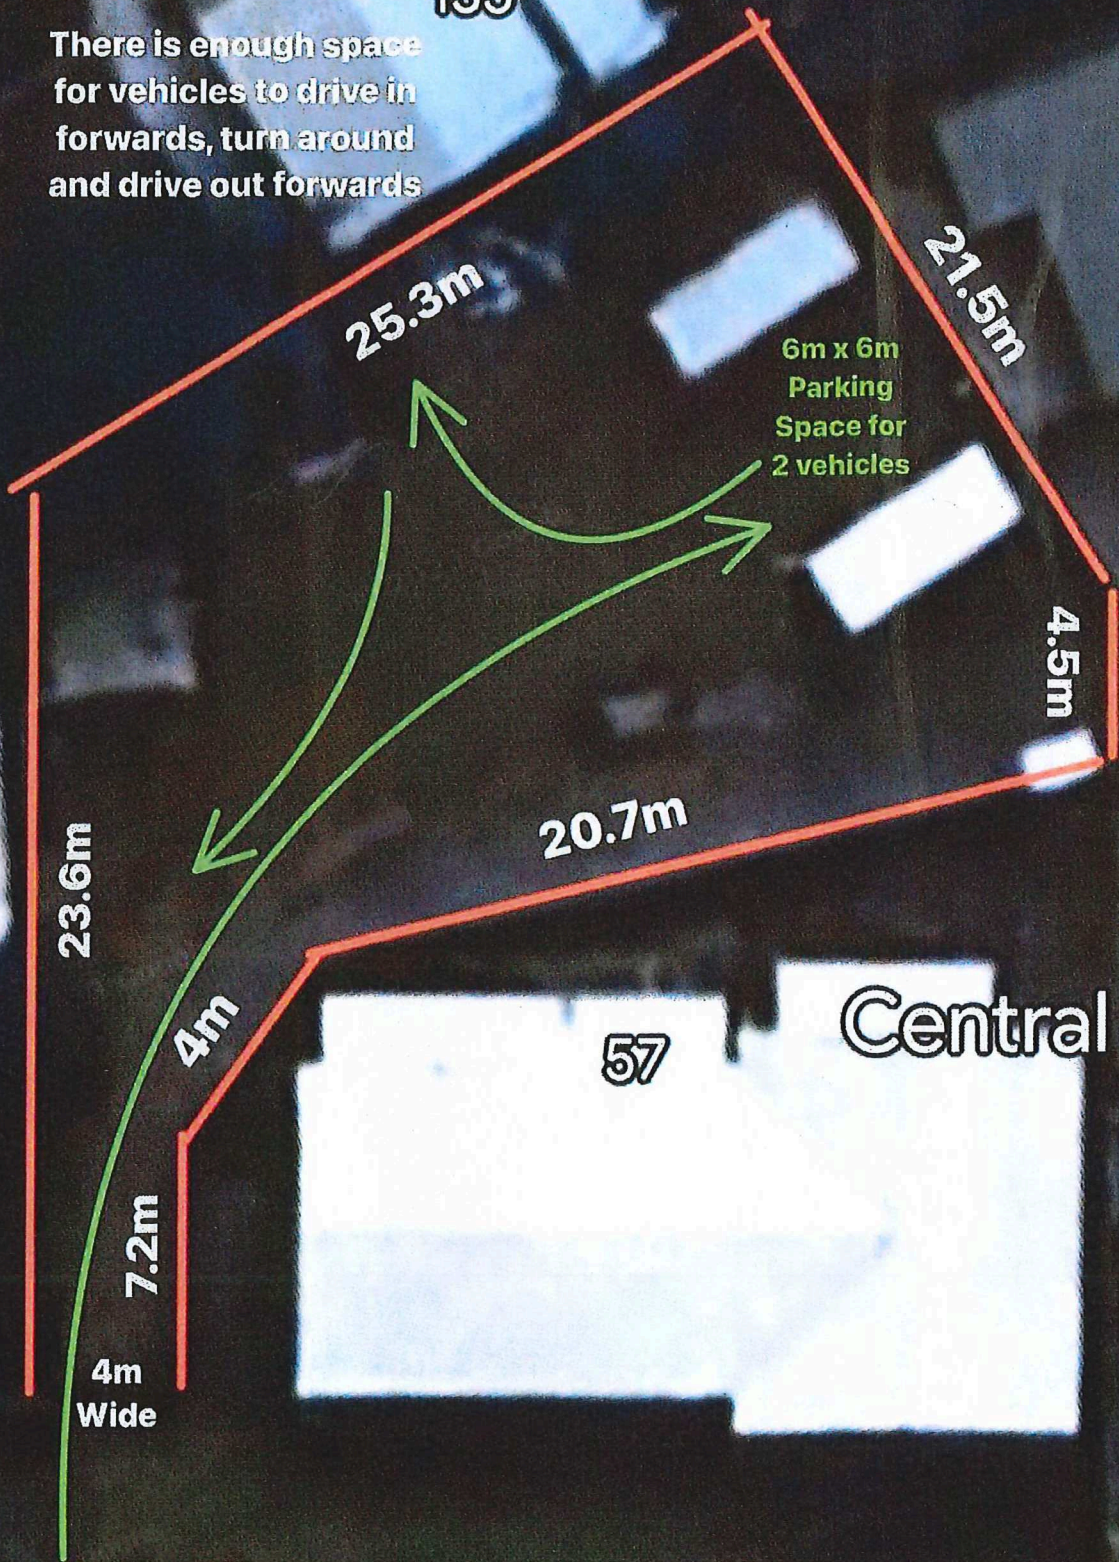

Zoom 237 m

X 268005 m

Go

Scale 1: 1166

Y 6815529 m

WGS84 Pseudo-Mercator

GDA94 Lat/Long

GDA94 / MGA zone 50

CADASTRAL

ADDRESS

FIND ROAD

City of Greater Geraldton
a vibrant future

IntraMaps 9.8

©2017 TechnologyOne

- CA
- PA
- Street
- PIN
- Area
- Lot a
- Bin E
- SY
- Addr
- Sub

There is enough space for vehicles to drive in forwards, turn around and drive out forwards

135

57

Central W

57B
PHELPS
ST

57A
PHELPS

~~PARKING~~
parking to
be at rear
as per
site
plan.