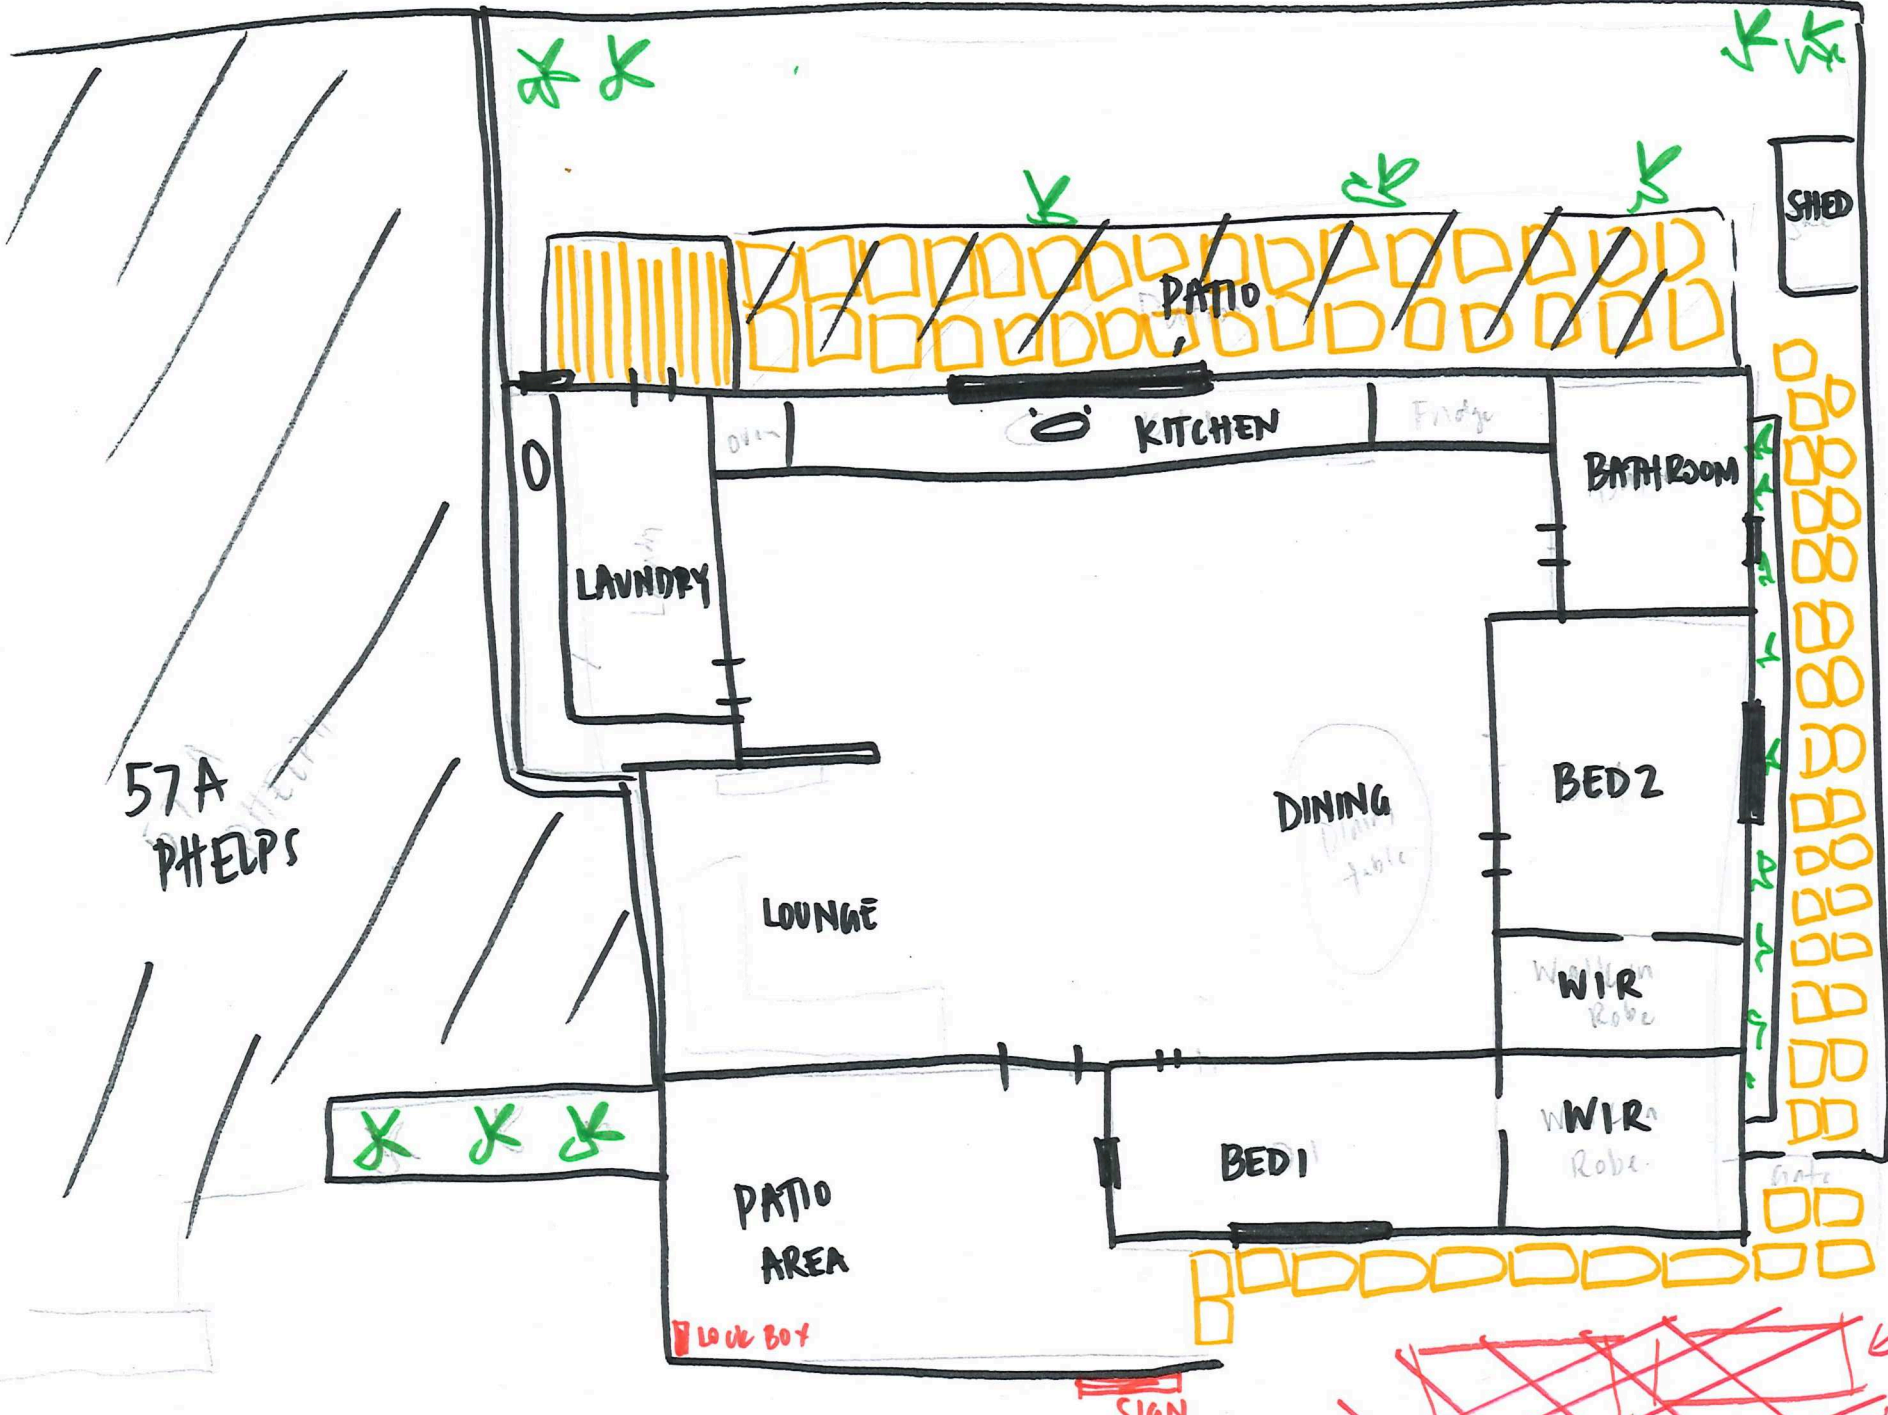

Zoom 237 m

X 268005 m

Go

Scale 1: 1166

Y 6815529 m

WGS84 Pseudo-Mercator

GDA94 Lat/Long

GDA94 / MGA zone 50

CADASTRAL

ADDRESS

FIND ROAD

City of Greater Geraldton
a vibrant future

IntraMaps 9.8

©2017 TechnologyOne

- CA
- PA
- Street
- PIN
- Area
- Lot a
- Bin E
- SY
- Addr
- Sub

There is enough space for vehicles to drive in forwards, turn around and drive out forwards

135

57

Central W

57B
PHELPS
ST

57A
PHELPS

~~PARKING~~
parking to
be at rear
as per
site
plan.