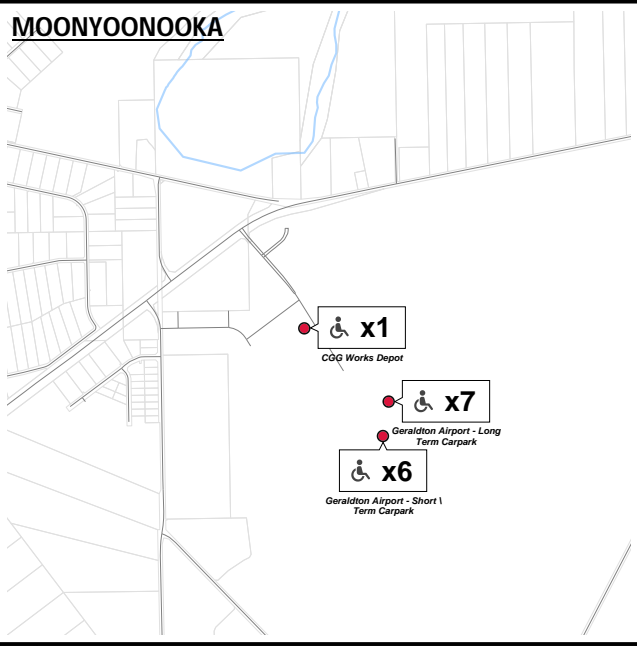

Please refer to
MAP 2

Disclaimer: Whilst all care has been taken in the preparation of this data, this information is provided as a guide only and no responsibility shall be taken for any omissions or errors in this documentation. The accuracy provided is not to be used for legal purposes, but reference made to original documentation, which includes Certificate of Titles, Survey Diagrams and legal versions of the Town Planning Schemes.

Map produced by the City of Greater Geraldton
W: www.cgg.wa.gov.au E: council@cgg.wa.gov.au

CGG ACROD PARKING BAYS

Scale: 1:35,000

Date	30-Aug-23
Department	IS [Engineering - GIS]
Drawing No.	MAP142 (1)
Operator	RJT
Paper Size	A3

ACROD PARKING BAY LOCATIONS

OFF-STREET PARKING		
QE2 CENTRE	<i>Durlacher Street</i>	7
	<i>Maitland Street (Staff Parking Area)</i>	2
RUNDLE PARK/ST GEORGES BEACH	<i>Kempton Street</i>	2
SAIL INN CARPARK	<i>Marine Terrace</i>	1
SPALDING FAMILY CENTRE	<i>Mitchell Street</i>	1
SPALDING PARK	<i>Chapman Road</i>	2
TARCOOLA TENNIS CLUB	<i>Glengarry Court</i>	2
WALKAWAY RECREATION CENTRE	<i>Evans Road</i>	1
WONTHELLA SPORTING PRECINCT	<i>Badminton Association</i>	1
	<i>Basketball Association</i>	2
	<i>Geraldton Tennis Club</i>	2
	<i>Hockey Association</i>	6
	<i>Netball Association</i>	2
	<i>Soccer - La Fiamma Sporting Club</i>	2
	<i>Theatre & Carpark</i>	1
	<i>Wonthella Oval</i>	4
TOTAL OFF-STREET ACROD PARKING BAYS		123

ON-STREET PARKING		
BAYLY STREET		1
DURLACHER STREET		1
FORESHORE DRIVE		15
JOSE STREET	<i>Mullewa</i>	1
MAITLAND ROAD	<i>Mullewa</i>	1
MAITLAND STREET		1
MARINE TERRACE		3
MARSDEN STREET		1
MUSEUM PLACE		2
PADBURY STREET	<i>Walkaway</i>	1
WEIBBE HAYES LANE		1
TOTAL ON-STREET ACROD PARKING BAYS		28