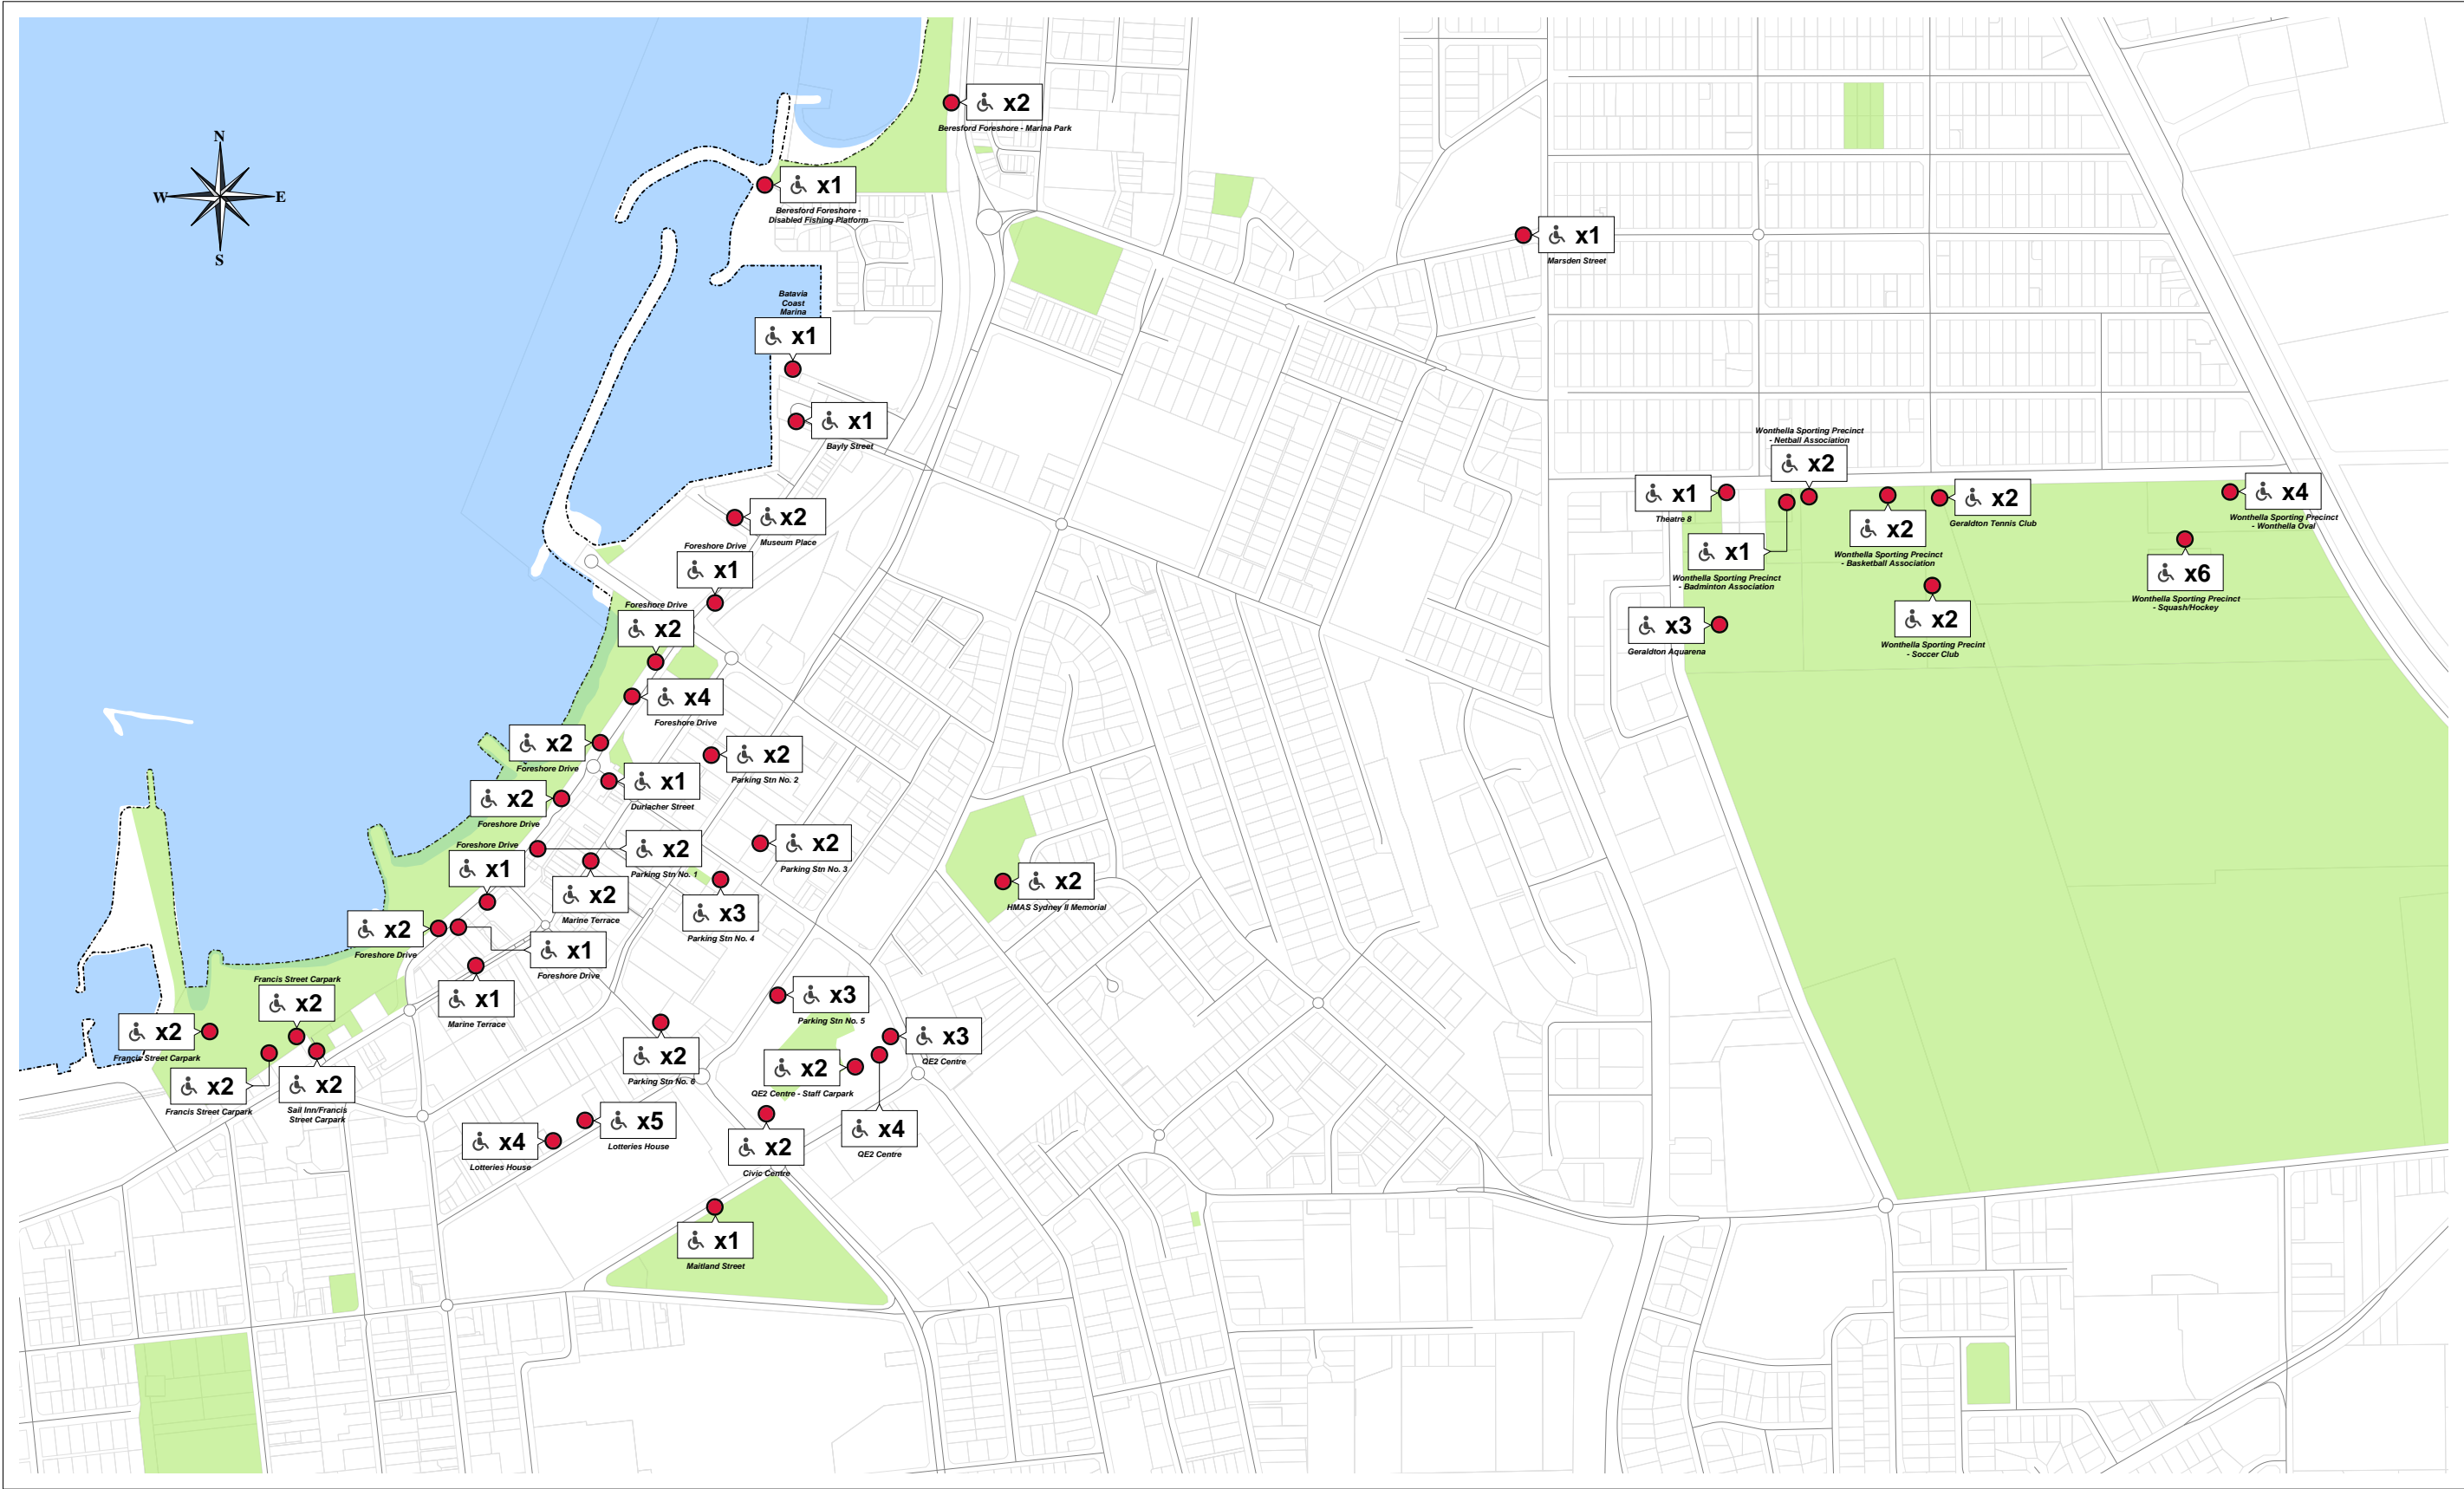

Map produced by the City of Greater Geraldton
W: www.cgg.wa.gov.au E: council@cgg.wa.gov.au

CGG ACROD PARKING BAYS

Scale: 1:10,000

Date	30-Aug-23
Department	IS [Engineering - GIS]
Drawing No.	MAP142 (2)
Operator	RJT
Paper Size	A3

Disclaimer: Whilst all care has been taken in the preparation of this data, this information is provided as a guide only and no responsibility shall be taken for any omissions or errors in this documentation. The accuracy provided is not to be used for legal purposes, but reference made to original documentation, which includes Certificate of Titles, Survey Diagrams and legal versions of the Town Planning Schemes.