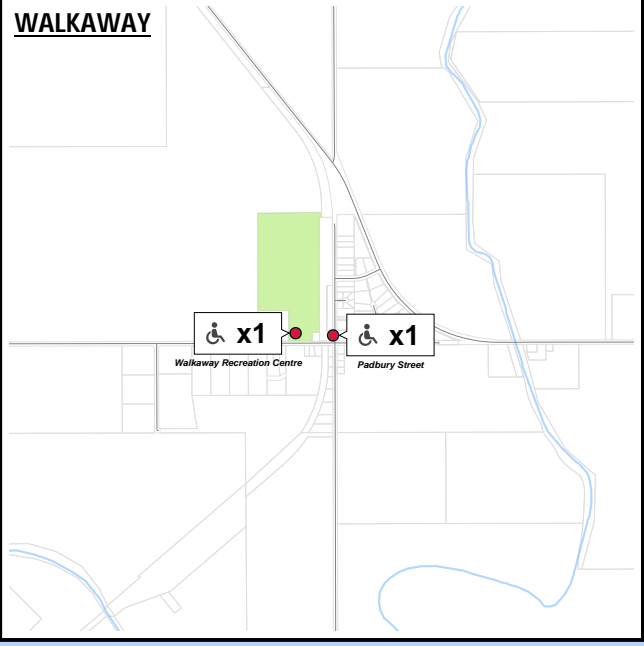

Please refer to
MAP 2

Disclaimer: Whilst all care has been taken in the preparation of this data, this information is provided as a guide only and no responsibility shall be taken for any omissions or errors in this documentation. The accuracy provided is not to be used for legal purposes, but reference made to original documentation, which includes Certificate of Titles, Survey Diagrams and legal versions of the Town Planning Schemes.

ACROD PARKING BAY LOCATIONS

OFF-STREET PARKING		
QE2 CENTRE	<i>Durlacher Street</i>	7
	<i>Maitland Street (Staff Parking Area)</i>	2
RUNDLE PARK/ST GEORGES BEACH	<i>Kempton Street</i>	2
SAIL INN CARPARK	<i>Marine Terrace</i>	1
SPALDING FAMILY CENTRE	<i>Mitchell Street</i>	1
SPALDING PARK	<i>Chapman Road</i>	2
TARCOOLA TENNIS CLUB	<i>Glengarry Court</i>	2
WALKAWAY RECREATION CENTRE	<i>Evans Road</i>	1
WONTHELLA SPORTING PRECINCT	<i>Badminton Association</i>	1
	<i>Basketball Association</i>	2
	<i>Geraldton Tennis Club</i>	2
	<i>Hockey Association</i>	6
	<i>Netball Association</i>	2
	<i>Soccer - La Fiamma Sporting Club</i>	2
	<i>Theatre & Carpark</i>	1
	<i>Wonthella Oval</i>	4
TOTAL OFF-STREET ACROD PARKING BAYS		123

ON-STREET PARKING		
BAYLY STREET		1
DURLACHER STREET		1
FORESHORE DRIVE		15
JOSE STREET	<i>Mullewa</i>	1
MAITLAND ROAD	<i>Mullewa</i>	1
MAITLAND STREET		1
MARINE TERRACE		3
MARSDEN STREET		1
MUSEUM PLACE		2
PADBURY STREET	<i>Walkaway</i>	1
WEIBBE HAYES LANE		1
TOTAL ON-STREET ACROD PARKING BAYS		28